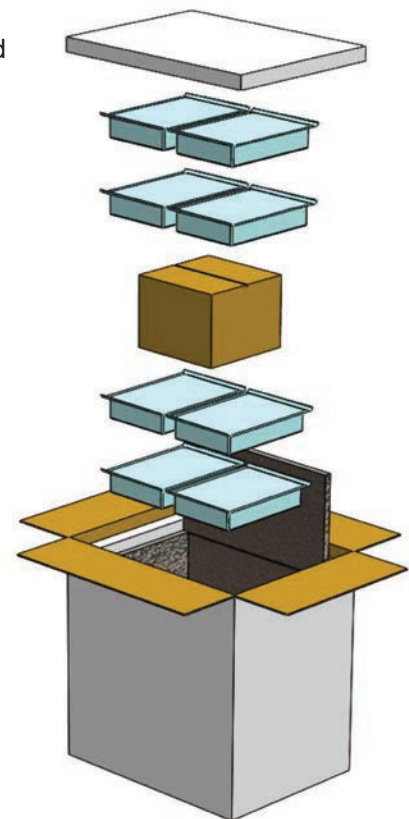

ACUTEMP® PACKAGING SOLUTIONS

Superior VIP Performance. Competitively Priced.

For over 20 years, the AcuTemp brand has designed and produced VIP passive and active solutions that provide the required protection for valuable payloads encountering the conditions experienced during transport while still maintaining the lowest cost of use in the industry. Our passive solutions are engineered around the superior thermal attributes of ThermoCor® VIP, manufactured exclusively by CSafe.

Advantages of Acutemp's passive packaging solutions:

- Performance and customer optimized
- One time and reuseable VIP solutions starting at US$25
- Reduced box size and weight for lower shipping costs
  - Lower incoming freight and warehouse storage requirements prior to pack out
  - Highly-efficient insulation design requires fewer components
  - Greater hold times – less expensive shipping methods can be used
- **repaq** Program requalification option
- Designs that ship at actual weight rather than dimensional weight
- Easy pack out design reduces time and costly operator errors

1. Temperatures:

- Controlled ambient/room temperatures
- 2-8°C
- Frozen (<-20°C, <-40°C, <-60°C)

2. Payload Sizes:

1. From: 0.5 liters
   (30.5 cubic inches)
2. To: 66 liters
   (4,027.6 cubic inches)

3. Durations:

- 200+ hours

CRT Universal
56 hours