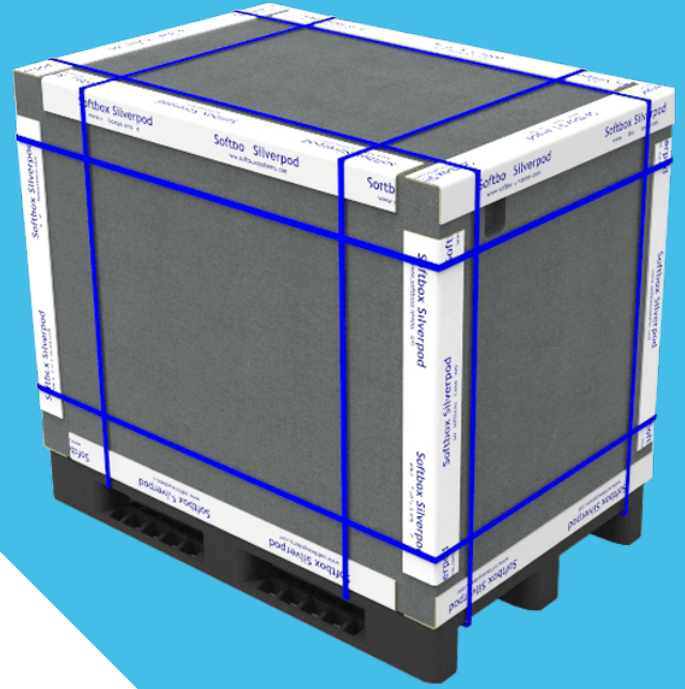

## Water-based Bulk Air Cargo Pallet Shippers

Silverpod PRO pallet shippers will comfortably maintain the designated temperature for a range of transport modes and extended durations.

The patented design of Silverpod PRO provides overall cost reductions in packaging, freight and warehousing, providing optimized payload capacity and cost-effective integration with the world's freight networks.

## Key Features

Designed to accept loose and palletized consignments

US and Euro pallet footprint options available

Patented design

Up to 120 hours of thermal protection

Supplied flat packed for cost-effective delivery and storage

One-size coolants fit all pallet shipper sizes

Easy packing and conditioning

Globally available via extensive supply network

**PAYLOAD (LITERS)**  
**100-2994**

**TEMPERATURE RANGE**  
**+2°C to +8°C**  
**+15°C to +25°C**  
**+2°C to +30°C**  
**< -20°C**