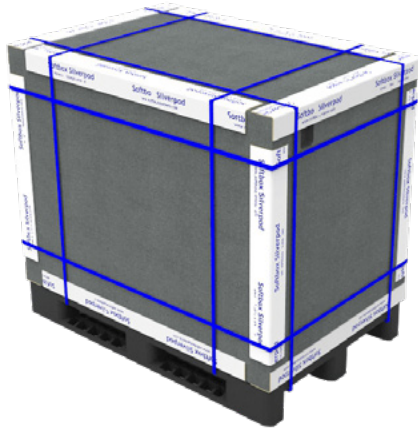

## Water-based Bulk Air Cargo Pallet Shippers

Silverpod PRO pallet shippers will comfortably maintain the designated temperature for a range of transport modes and extended durations.

The patented design of Silverpod PRO provides overall cost reductions in packaging, freight and warehousing, providing optimized payload capacity and cost-effective integration with the world's freight networks.

## Key Features

Designed to accept loose and palletized consignments

US and Euro pallet footprint options available

Patented design

Up to 120 hours of thermal protection

Supplied flat packed for cost-effective delivery and storage

One-size coolants fit all pallet shipper sizes

Easy packing and conditioning

Globally available via extensive supply network

**PAYLOAD (LITERS)**  
**100-2994**

**TEMPERATURE RANGE**  
**+2°C to +8°C**  
**+15°C to +25°C**  
**+2°C to +30°C**  
**< -20°C**